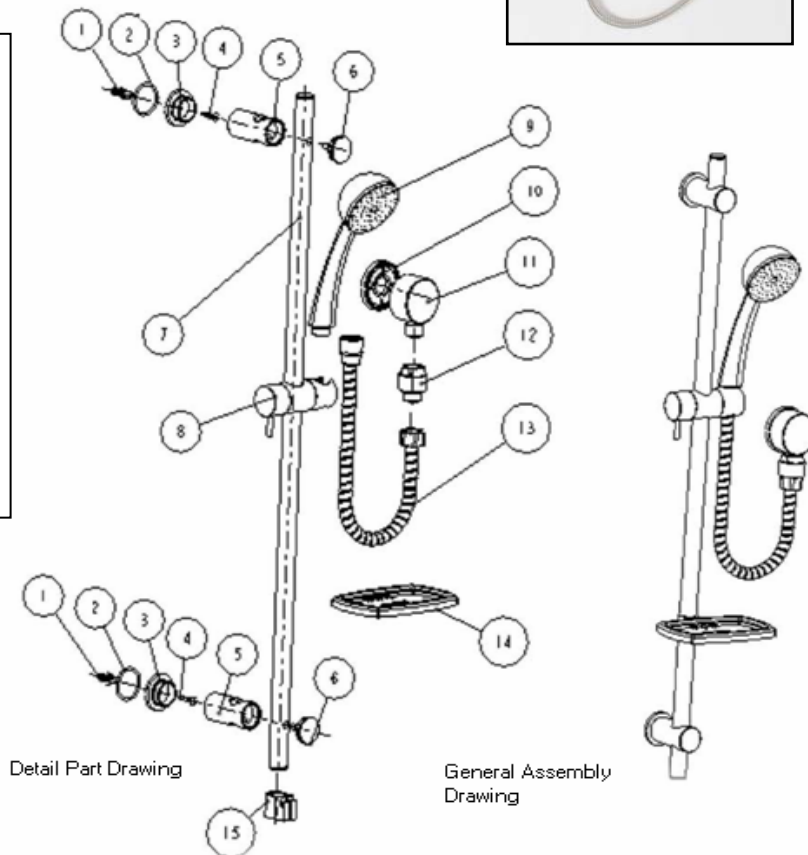

Specification

Handheld Shower with Slide Bar Assembly P/N 1SH0106

Handheld Shower with Slide Bar Assembly - Includes:

- 1 - P/N HS2462CP - Hand Shower, on/off button, chrome finish
- 1 - P/N F14SS63 - Shower Hose, SS, double lock, 63"L
- 1 - P/N G0011 - Slide Bar, Brass, 30"L
- 1 - P/N 4993 - Vacuum Breaker, Brass
- 1 - P/N BBS1250x28 - Supply Elbow with EPDM gasket
- 1 - P/N SD011 - Soap Dish, Clear Plastic

Item No.	Description	
HS2460CP	Hand Shower, on/off button, chrome finish: <ul style="list-style-type: none"> - Chrome pated finish - Single function on and off button - Saturating spray and trickle function - Flow rate: <ul style="list-style-type: none"> 1.4+ GPM at 20 psi 2.5- GPM at 80 psi 	
F14SS63	SS Shower Hose, Double Lock - 63"L: <ul style="list-style-type: none"> - Materials: <ul style="list-style-type: none"> Stainless Steel with Electro-Anodize Brass Conical Nut Brass Hex Nut O-Ring - Measurements: <ul style="list-style-type: none"> Outside Diameter: 14 mm Length: 60" - Double Lock type - Specification F1/2*F1/2*60" - PVC Core Tube - NSF Approved 	
G0011	Slide Bar, Brass, 30"L: <ul style="list-style-type: none"> - Glide Bar Assembly - Includes: <ul style="list-style-type: none"> (2) # 10 x 1" Tek Screws (2) # 10 x 3/4" Fender Washers Installation Instructions 	
4993	Vacuum Breaker, Brass: <ul style="list-style-type: none"> - Material: <ul style="list-style-type: none"> Chrome plated brass body with brass thread Rubber gasket 	
BBS1250X28	Supply Elbow with EPDM gasket <ul style="list-style-type: none"> - Round connector - Material: Brass - Size ø50X28mm - G1/2" 	
SD011	Soap Dish - Clear Plastic: <ul style="list-style-type: none"> - Material: Durable clear plastic - Measurements: 5.5"L x 3.5"D - Clear mounting bracket for slide bar 	