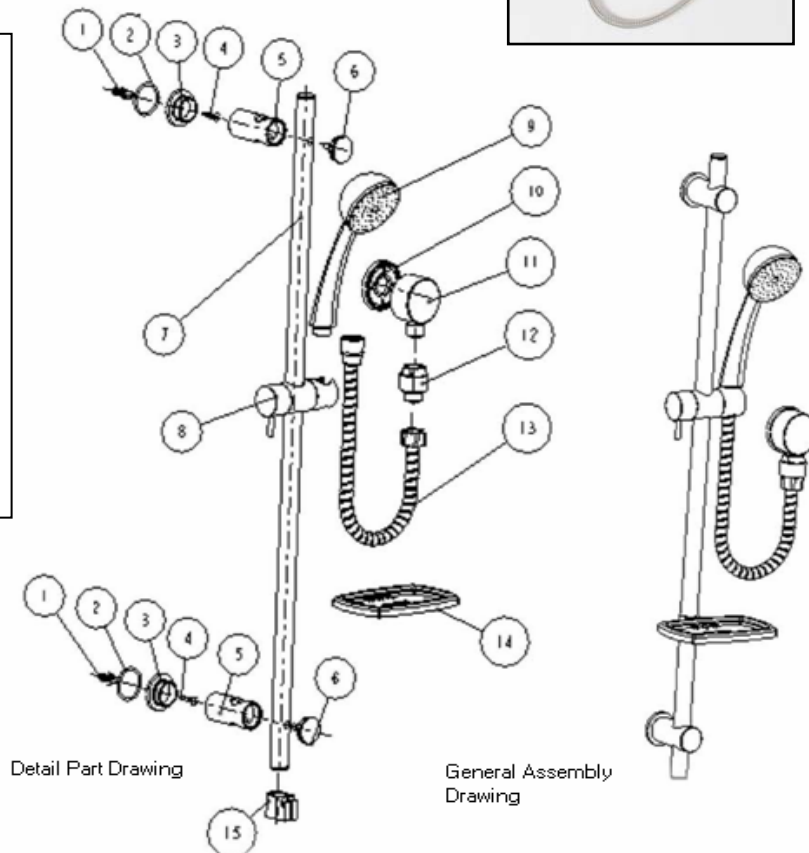

Item No.	Description	
HS2460CP	Hand Shower, on/off button, chrome finish: <ul style="list-style-type: none"> <li>- Chrome pated finish</li> <li>- Single function on and off button</li> <li>- Saturating spray and trickle function</li> <li>- Flow rate:               <ul style="list-style-type: none"> <li>1.4+ GPM at 20 psi</li> <li>2.5- GPM at 80 psi</li> </ul> </li> </ul>	
F14SS63	SS Shower Hose, Double Lock - 63"L: <ul style="list-style-type: none"> <li>- Materials:               <ul style="list-style-type: none"> <li>Stainless Steel with Electro-Anodize</li> <li>Brass Conical Nut</li> <li>Brass Hex Nut</li> <li>O-Ring</li> </ul> </li> <li>- Measurements:               <ul style="list-style-type: none"> <li>Outside Diameter: 14 mm</li> <li>Length: 60"</li> </ul> </li> <li>- Double Lock type</li> <li>- Specification F1/2*F1/2*60"</li> <li>- PVC Core Tube</li> <li>- NSF Approved</li> </ul>	
G0011	Slide Bar, Brass, 30"L: <ul style="list-style-type: none"> <li>- Glide Bar Assembly</li> <li>- Includes:               <ul style="list-style-type: none"> <li>(2) # 10 x 1" Tek Screws</li> <li>(2) # 10 x 3/4" Fender Washers</li> <li>Installation Instructions</li> </ul> </li> </ul>	
4993	Vacuum Breaker, Brass: <ul style="list-style-type: none"> <li>- Material:               <ul style="list-style-type: none"> <li>Chrome plated brass body with brass thread</li> <li>Rubber gasket</li> </ul> </li> </ul>	
BBS1250X28	Supply Elbow with EPDM gasket <ul style="list-style-type: none"> <li>- Round connector</li> <li>- Material: Brass</li> <li>- Size ø50X28mm - G1/2"</li> </ul>	
SD011	Soap Dish - Clear Plastic: <ul style="list-style-type: none"> <li>- Material: Durable clear plastic</li> <li>- Measurements: 5.5"L x 3.5"D</li> <li>- Clear mounting bracket for slide bar</li> </ul>	